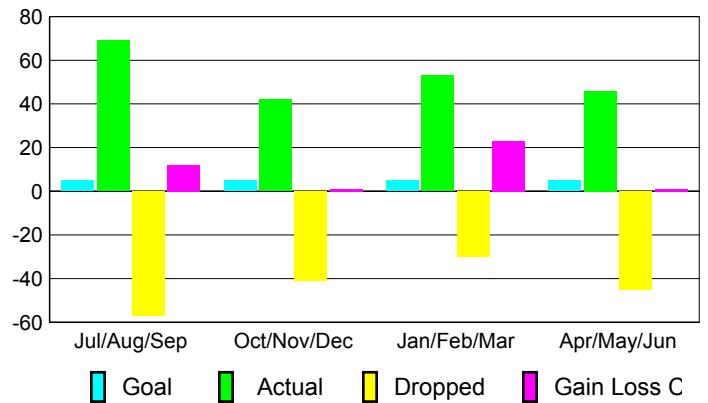

Membership Results 2009-2010

Goal, New, Dropped, Gain/Loss