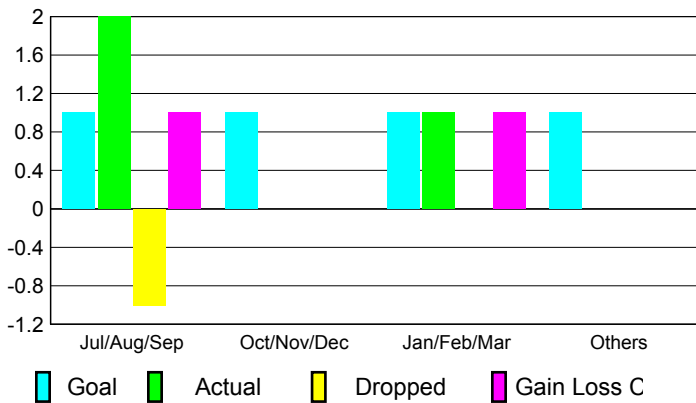

2009-2010 GMT Quarterly Report for District (or Undistricted) **District 4 C2**

GMT: **DANA M BIGGS**

Location: **CALIFORNIA**

GMT CA: **1**

CLUBS

Club Results
2009-2010

Clubs
2008-2009

Month	New Club Goal	Actual New Clubs	Actual Dropped Clubs	Gain/Loss of Clubs	Gain/Loss of Clubs
Jul/Aug/Sep	1	2	-1	1	0
Oct/Nov/Dec	1	0	0	0	0
Jan/Feb/Mar	1	1	0	1	1
Apr/May/June	1	0	0	0	0
Totals	4	3	-1	2	1

Club Results 2009-2010

Goal, New, Dropped, Gain/Loss

Comparison of Club Gain/Loss

Current Year Compared to the Previous Year

YTD Status Quo Clubs 2009-2010

Status Quo Clubs Compared to Status Quo Members

MEMBERSHIP

Membership Results
2009-2010

Membership
2008-2009

Month	Net Memb Goal	Actual New Memb	Actual Dropped Memb	Gain/Loss of Memb	Gain/Loss of Memb
Jul/Aug/Sep	5	69	-57	12	-10
Oct/Nov/Dec	5	42	-41	1	-33
Jan/Feb/Mar	5	53	-30	23	26
Apr/May/June	5	46	-45	1	15
Totals	20	210	-173	37	-2