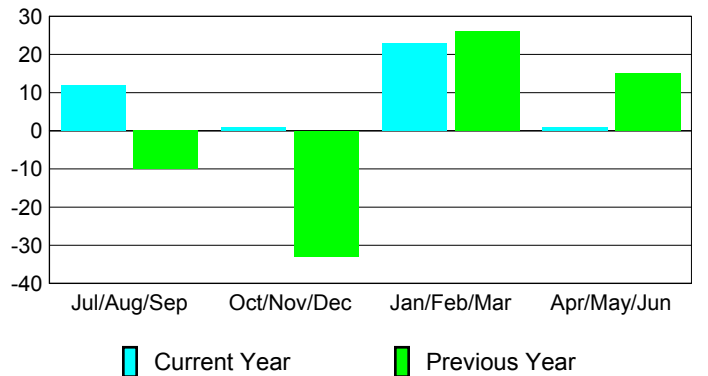

Membership Results
2009-2010

Membership
2008-2009

Month	Net Memb Goal	Actual New Memb	Actual Dropped Memb	Gain/Loss of Memb	Gain/Loss of Memb
Jul/Aug/Sep	5	69	-57	12	-10
Oct/Nov/Dec	5	42	-41	1	-33
Jan/Feb/Mar	5	53	-30	23	26
Apr/May/June	5	46	-45	1	15
Totals	20	210	-173	37	-2

Membership Results 2009-2010

Goal, New, Dropped, Gain/Loss

Comparison of Membership Gain/Loss

Current Year Compared to the Previous Year

Gender Comparison 2009-2010